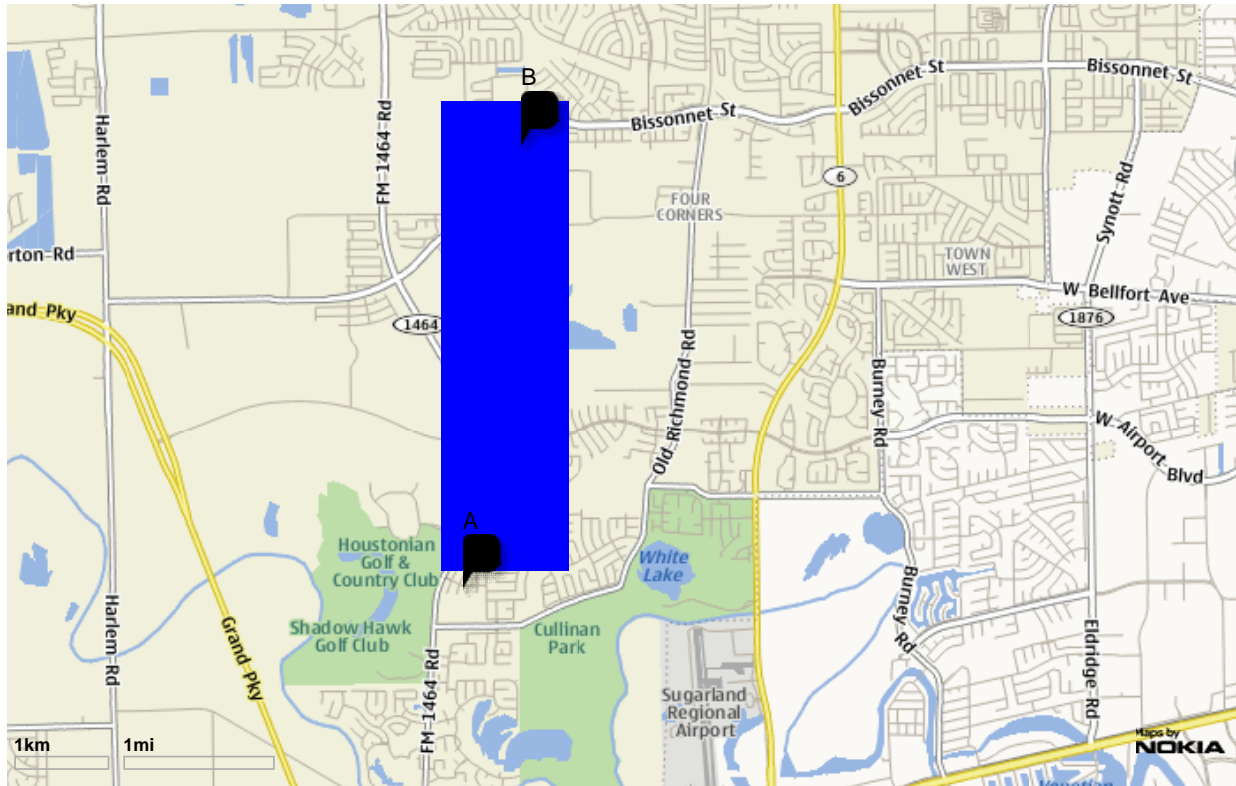

Print

- Map & Directions
- Map Only
- Directions Only

Driving directions to 16510 Bissonnet St, Houston, TX
77083-3600
Distance: **3.51 miles** — Time: **7 mins**

A **3434 Pheasant Creek Dr, Sugar Land, TX 77498-4895**

1. 1. Head toward **FM-1464** on **Pheasant Creek Dr.** 

2. 2. Turn  onto **FM-1464.**  Go for 291 ft.

3. 3. Turn  onto **Denver Miller St, Miller Rd.**  Go for 1.0 mi.

4. 4. Turn  onto **Old FM-1464.**  Go for 485 ft.

5. 5. Turn  onto **Bissonnet St.**  Go for 1.5 mi.

6. 6. Make a  at **Eaglewood Shadows Dr** onto **Bissonnet St.**  Go for 0.6 mi.

7. 7. Your destination on **Bissonnet St** is on the **right**. The trip takes **3.5 mi** and **7 mins.**  Go for 0.2 mi.